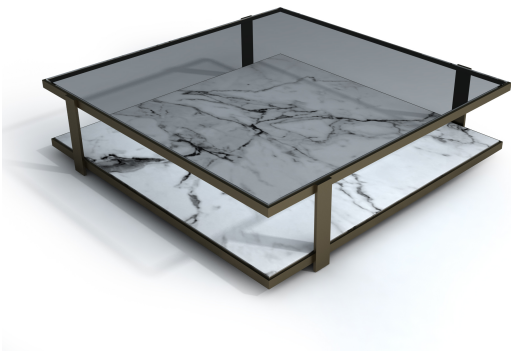

HUBBARD

Quattro

DIM
48"W x 48"L x 17"H

TOP
Glass or Stone

BASE
Metal

DETAILS
na

ORIGIN
Chicago, IL

NET
Price subject to change
Please inquire

Shown with marble top and marble shelf

Shown with glass top and marble shelf

HUBBARD DESIGN GROUP

1914 N Damen Ave
Chicago, IL 60647

hubbarddesigngroup.com
info@hubbarddesigngroup.com

T 312 600 6974

HUBBARD