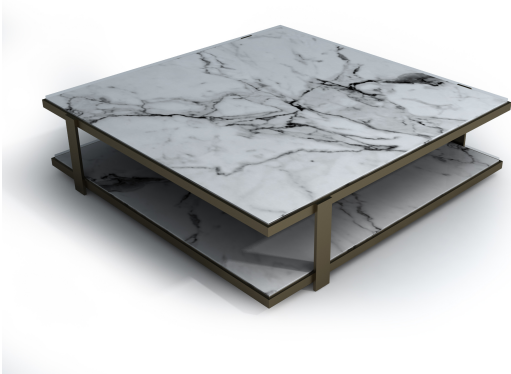

HUBBARD

Quattro

DIM
48"W x 48"L x 17"H

TOP
Glass or Stone

BASE
Metal

DETAILS
na

ORIGIN
Chicago, IL

NET
Price subject to change
Please inquire

Shown with marble top and marble shelf

Shown with glass top and marble shelf

HUBBARD DESIGN GROUP

1914 N Damen Ave
Chicago, IL 60647

hubbarddesigngroup.com
info@hubbarddesigngroup.com

T 312 600 6974

HUBBARD