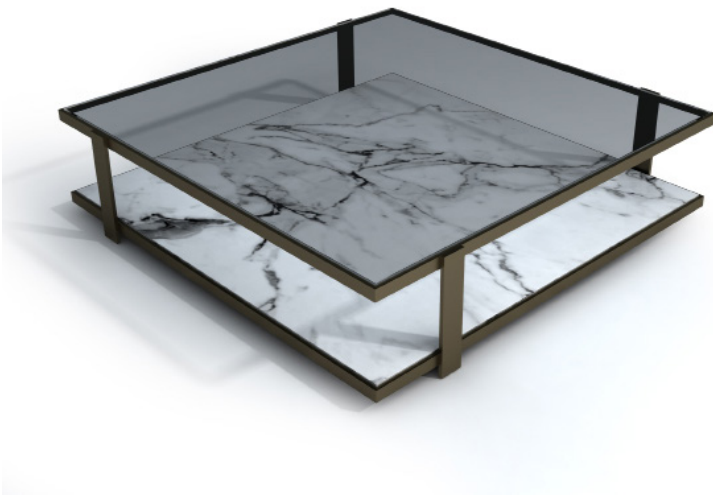

Hubbard Design Group

Quattro Coffee Table

Dim: 48" Sq x 17"H

Top: 1/2" Low Led / Polished Glass

Shelf: 1/2" White Carrara Quartz

Frame: Satin Steel or Black Satin

Frame: Satin Steel / Brushed or
Polished

Frame: Brass or Bronze / Brushed
or Polished

Pairing solid materials with sleek construction, the Quattro coffee table demonstrates the juxtaposition of feeling subtle yet robust. With its slim metal frame and smooth stone or glass top, this streamlined design is perfect for the modern living room.